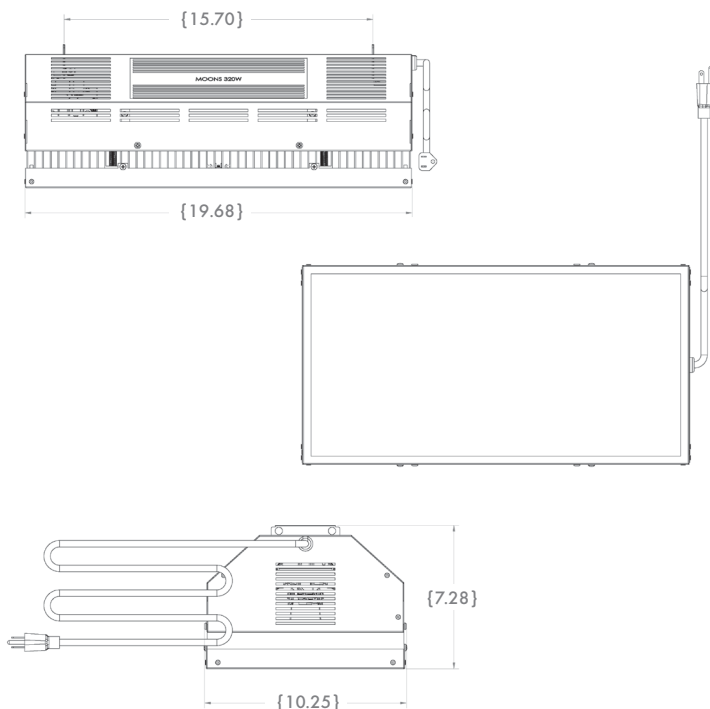

PRODUCT GUIDE

lunacultivation.com

daniel@lunacultivation.com

FEATURES

- » Industry leading performance
- » Replaces a 1000W DE 1:1
- » Patented spectrum
- » Natural white light
- » Tunable spectrum
- » Patent pending thermal solution
- » Ideally suited for GH supplemental
- » Powder coated aluminum housing
- » Made in the USA

DIMENSIONS

SPECIFICATIONS

Light Source

LED

Spectra

Patent 5150

Efficacy (445W)

2.0 $\mu\text{mol}/\text{J}$

PPF (660W)

1280 μmol

Input Power

640W Max

Input Voltage/Current (660W)

120@3.7A | 240 @1.87A | 277 @1.67A

Dimensions (l/w/h/weight)

20/10/6/15lbs