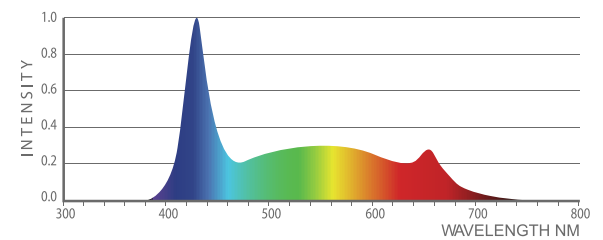

LED CLONE 18W

LED Lighting Solution

WATTS: 18W

VOLTAGE: 120-277V

SKU: IL-CLN18

PERFORMANCE

Input Voltage	110-277V
Input Current	0.15A - 0.065A
Input Power	18W
Color Temperature	9,000K
PPF	35 $\mu\text{mol/s}$
Efficacy	1.9 $\mu\text{mol/J}$
Ambient Temperature	0 - 35°C / 32-95°F
Min Power Factor	0.9
LED Lifespan (90% of Life)	54,000+ hours
Power Cord 120V	4ft (NEMA 5-15P)
Rated Voltage	120-277V
Voltage Range (+/-10%)	100-277V
Frequency	50 / 60Hz
Operation Frequency	Direct-Current Input
Waterproof Rating	IP66
Minimum Mounting Height	>6" Above the canopy

LED CLONE 18W SPECTRUM

PHYSICAL SPECIFICATIONS

Length	112cm	44.1"
Width	2.6cm	1"
Height	3.5cm	1.4"
Weight	0.38kg	0.84lbs